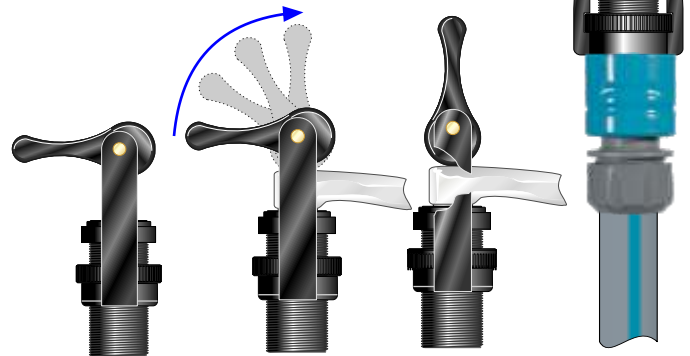

Width cm 9
Height cm 24
List Price € 4.70

Sector Sprinkler With Spike

Stock Code FI52060N
Package Type Card

Width cm 9
Height cm 24
List Price € 27.40

8 Dial Spray Gun

Stock Code F52055N
Package Type Card
Width cm 20
Height cm 22
List Price € 13.10

Cam Lock Tap Adapter

Stock Code FICLTA
Package Type Card
Width cm 18
Height cm 25.5
List Price € 10.40

Round Tap Hose Adaptor

Stock Code FIRHA
Package Type Card

Width cm 9
Height cm 12
List Price € 7.50

30m Roll of 1/2" Garden Hose