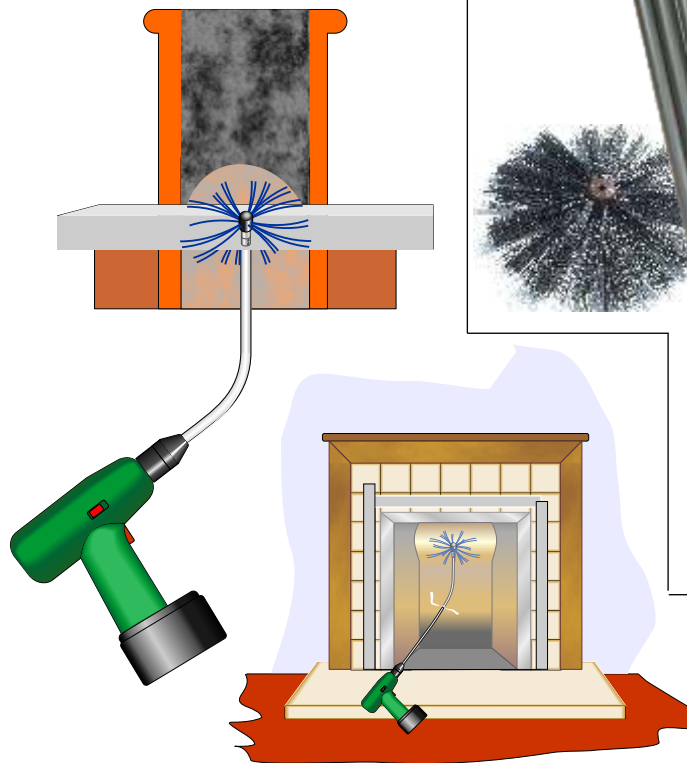

CS2ROD Pack of 2

CS5ROD Pack of 5

Flue & Chimney Brushes with Steel Stock & Bristles

Stock Code	Size	Bar Code	Package Type	Width cm	Height cm	List Price €
CSCSB4	4"	5 391269 713349	Header	10	25	28.26
CSCSB6	6"	5 391269 713356	Header	15	25	29.80
CSCSB8	8"	5 391269 713363	Header	20	25	32.50
CSCSB10	10"	5 391269 713370	Header	25	25	37.08
CSCSB12	12"	5 391269 713387	Header	30	25	40.14

Flue & Chimney Brushes with Nylon Stock & Bristles

Stock Code	Size	Bar Code	Package Type	Width cm	Height cm	List Price €
CSCSB4PP	4"	5 391269 784370	Header	10	15	9.98
CSCSB6PP	6"	5 391269 784363	Header	15	15	9.98
CSCSB9PP	9"	5 391269 784349	Header	22.5	15	10.50
CSCSB10PP	10"	5 391269 784332	Header	25	15	10.98
CSCSB12PP	12"	5 391269 784325	Header	30	15	10.98
CSCSB16PP	16"	5 391269 784318	Header	40	15	11.50

The Soot Strimmer

Stock Code	Description
CSSEKIT	Soot Strimmer Chimney Cleaning Kit

Package Type	Width cm	Height cm	List Price €
Box	15	100	99.50

An easy to use kit which when connected to your own power drill provides a safe and effective method of "flailing" and removing soot deposits from the flue or chimney wall.