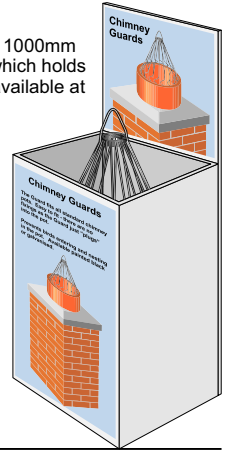

1 x 10m Roll of 50mm wide Grey Duct Tape

1 x Drill Adaptor

1 x Goggles

Chimney Cleaning Kits

Traditional Chimney Sweeps Kit

Stock Code	Description
CSCCK	Traditional Chimney Sweeps Kit

Package Type	Width cm	Height cm	List Price €
Tube	15	120	45.00

This kit includes 10 No. Polypropylene Rods & 1 No. 16" Sweeps Head

Chimney Cowls

Chimney Crow Guard
Stock Code Description
 UCOWL Crow Guard
Package List
Type Price €
 Loose 9.80
 5 391269 010011

● **Stock Code**
 EPCGB

Chimney Guard/Crow Guard fits all standard chimney pots. Easy to fit - there are no fixings as the Guard just "plugs" into the pot. Prevents birds entering and nesting in the pot. Available in a black painted finish.

A 300 x 300 x 1000mm display box, which holds 6 Guards, is available at no cost.

Bird Screened Cowl

Stock Code Description
 BSCOWL Bird Screened Cowl

Package Width Height List
Type cm cm Price €
 Box 37.5 27.5 45.00