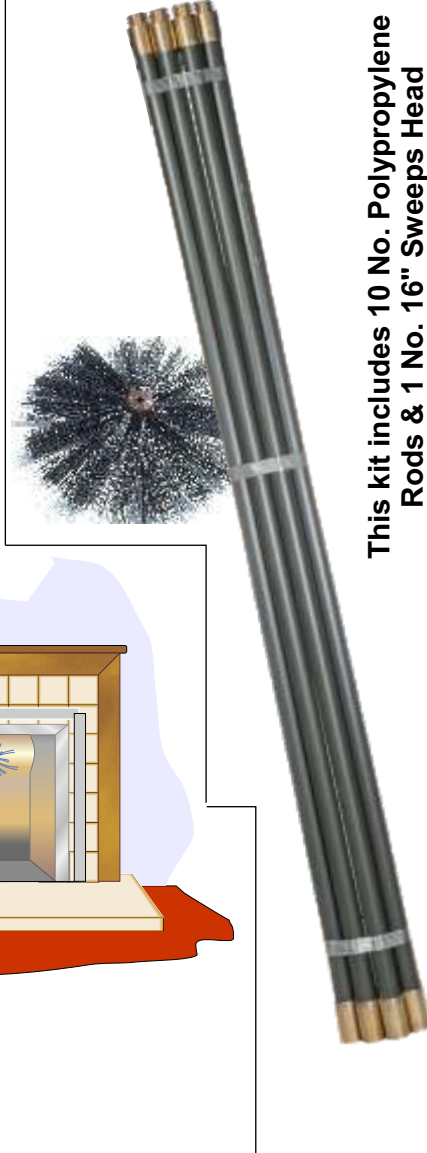

Flue & Chimney Brushes with Nylon Stock & Bristles

Stock Code	Size	Bar Code	Package Type	Width cm	Height cm	List Price €
CSCSB4PP	4"	5 391269 784370	Header	10	15	9.98
CSCSB6PP	6"	5 391269 784363	Header	15	15	9.98
CSCSB9PP	9"	5 391269 784349	Header	22.5	15	10.50
CSCSB10PP	10"	5 391269 784332	Header	25	15	10.98
CSCSB12PP	12"	5 391269 784325	Header	30	15	10.98
CSCSB16PP	16"	5 391269 784318	Header	40	15	11.50

1 x 10m Roll of 50mm wide Grey Duct Tape

1 x Drill Adaptor

1 x Goggles

Chimney Cleaning Kits

Traditional Chimney Sweeps Kit

Stock Code	Description
CSCCK	Traditional Chimney Sweeps Kit

Package Type	Width cm	Height cm	List Price €
Tube	15	120	45.00

This kit includes 10 No. Polypropylene Rods & 1 No. 16" Sweeps Head

Chimney Cowls

Chimney Crow Guard
Stock Code Description
 UCOWL Crow Guard
Package List
Type Price €
 Loose 9.80
 5 391269 010011

● **Stock Code**
 EPCGB

Chimney Guard/Crow Guard fits all standard chimney pots. Easy to fit - there are no fixings as the Guard just "plugs" into the pot. Prevents birds entering and nesting in the pot. Available in a black painted finish.