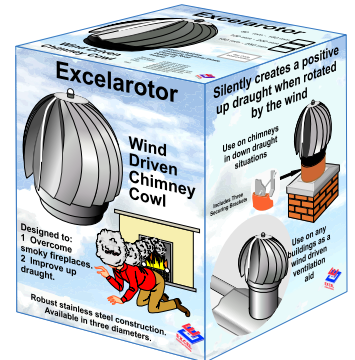

5 391269 160477

Designed to fit and adjust on a conventional clay chimney pot with an 8" (200mm) internal diameter. (9" (230mm) ext. diameter).

- Made from corrosion proof stainless steel
- Easy to fit with integral toggles
- Fits most standard chimney pot diameters
- Prevents bird entry
- Reduces rain ingress

Excelarotor Cowl

Stock Code Description
 ERC2 Excelarotor Wind Driven Cowl

Package Width Height List
Type cm cm Price €
 Box 37.5 27.5 130.00

5 391269 1649914

A wind driven freely spinning terminal designed to provide an uplifting draft on difficult chimneys.

A robust stainless steel construction. Fits all Standard Chimney Pots.

Designed to:
 1 Overcome smoky fireplaces.
 2 Improve up draught.

Anti-Downdraught Terminal
Stock Code Description
 8HCTB Terracotta Finish H Cowl