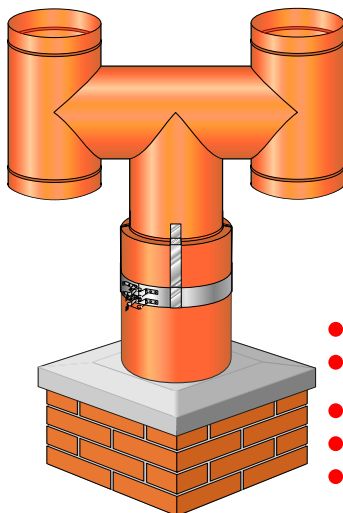

5 391269 160477

Designed to fit and adjust on a conventional clay chimney pot with an 8" (200mm) internal diameter. (9" (230mm) ext. diameter).

- Made from corrosion proof stainless steel
- Easy to fit with integral toggles
- Fits most standard chimney pot diameters
- Prevents bird entry
- Reduces rain ingress

Excelarotor Cowl

Stock Code Description
 ERC2 Excelarotor Wind Driven Cowl

Package Width Height List
Type cm cm Price €
 Box 37.5 27.5 130.00

5 391269 1649914

A wind driven freely spinning terminal designed to provide an uplifting draft on difficult chimneys.

A robust stainless steel construction. Fits all Standard Chimney Pots.

Designed to:
 1 Overcome smoky fireplaces.
 2 Improve up draught.

Anti-Downdraught Terminal
Stock Code Description
 8HCTB Terracotta Finish H Cowl